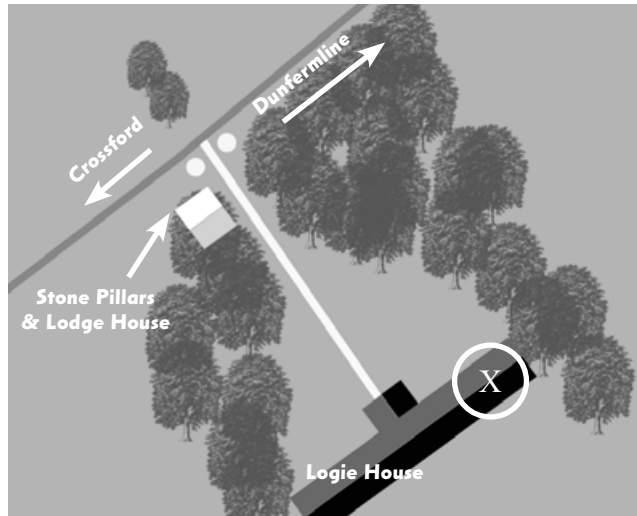

Directions

From Forth Road Bridge

Exit at Junction 2, follow signs for A985 Kincardine; 4 miles past Rosyth you pass under a small bridge, turn right immediately after this (signposted to Crossford). Follow the road into the village and turn right at the lights. The Logie House entrance is on the right hand side through two stone pillars.